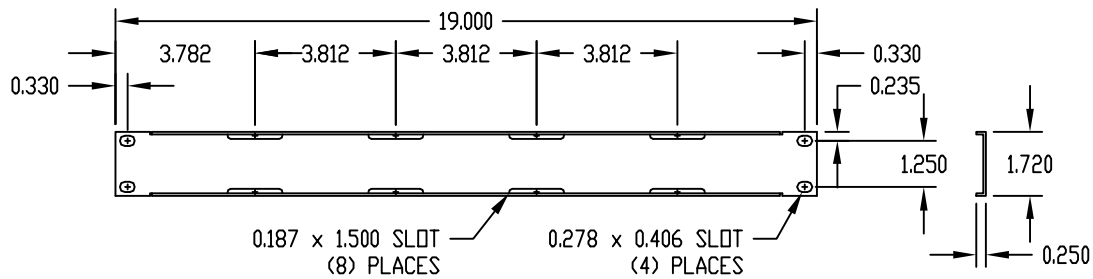

PART NAME CABLE MANAGEMENT PANEL 1U x 19"

PART No.

CM-2201

MATERIAL:

PANEL _____ 16 GA. STEEL
STRAPS _____ VELCRO

FINISH:

PANEL _____ SMOOTH BLACK
STRAPS _____ BLACK

SUPPLIED WITH FOUR (4) #10-32 x 5/8 LG. SCREWS
& FOUR (4) #12-24 x 1/2 LG. SCREWS FOR MOUNTING.

SUPPLIED WITH FOUR (4) VELCRO STRAPS.

PART NAME CABLE MANAGEMENT PANEL 1U x 23"

PART No.

CM-2202

MATERIAL:

PANEL _____ 16 GA. STEEL
STRAPS _____ VELCRO

FINISH:

PANEL _____ SMOOTH BLACK
STRAPS _____ BLACK

SUPPLIED WITH FOUR (4) #10-32 x 5/8 LG. SCREWS
& FOUR (4) #12-24 x 1/2 LG. SCREWS FOR MOUNTING.

SUPPLIED WITH FIVE (5) VELCRO STRAPS.